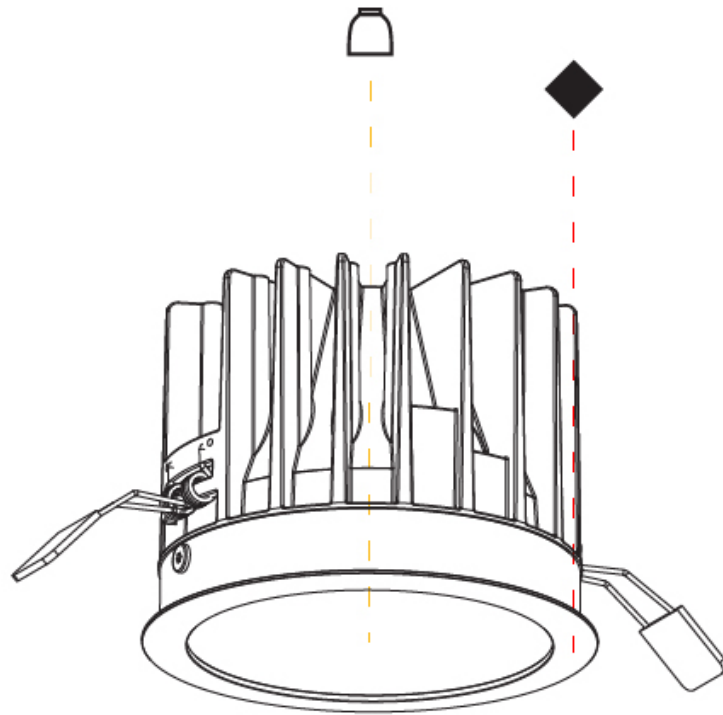

OIKO STANDARD RECESSED

A37868-

PROJECT	_____
TYPE	_____
SPECIFIER	_____
QUANTITY	_____
DATE	_____