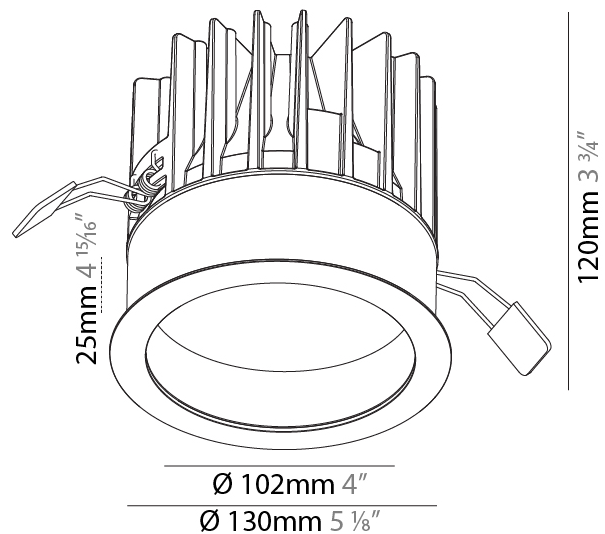

GENERAL

Series: Oiko
Subseries: Oiko Comfort
Brand: Prolight
Division: Architectural
Mounting Type: Recessed
Mounting Location: Ceiling
Subcategory: Downlight

PHYSICAL

Shape: Round
Diameter (mm): 130
Diameter (in): 5 1/8
Height (mm): 120
Height (in): 4 3/4
Ceiling Thickness (mm): 10 / 12.5 / 15
Ceiling Thickness (in): 3/8 or 1/2 or 9/16
Min. Recessing Depth (mm): 130
Min. Recessing Depth (in): 5 1/8
Light Distribution: Downlight
Weight (kg): 0.82
Weight (lbs): 1.81
Fixture Finish: SSR / BKV / CWI / CRY / HAB / UFT / ITA / RUA / FTG / MYG / LOD / PUS / FRO / FUP / KIA / POP / BLS / SPG / MEY / GOH / GUM / CHC / COM / ABZ / JAG / OBR / MOS / ROR
Fixture Material: Aluminum Die Cast
Cut-out Measurements: D. - 130mm / 5 1/8"

ELECTRICAL

Lamp Type: LED (Zhaga Standard)
Input Wattage (W): 28.6
Total Output Wattage (W): 26
Dimming: Tri-Mode (Non-Dimming and Phase Dimming (120Vac only) and 0-10V Dimming)
Driver Included: No
Driver Location: Recessed Housing
Driver Type: Constant Current - Universal
Housing: See components
Input Voltage (V): 120 - 277
Constant Current (MA): 700

LED

Number of LEDs: 1
Color Temperature (°K): 2700 / 3000 / 3500 / 4000
Max. Delivered Lumen (lm): 2282 / 2340 / 2436 / 2486
Nominal Lumen (lm): 3210 / 3290 / 34459 / 3530
CRI: >90 CRI
Lamp Life (hrs): 50000

OPTICAL

Reflector°: 12 / 24 / 40

RATINGS AND CERTIFICATIONS

Certified By: Certified for North American Standards
IP rating: IP20