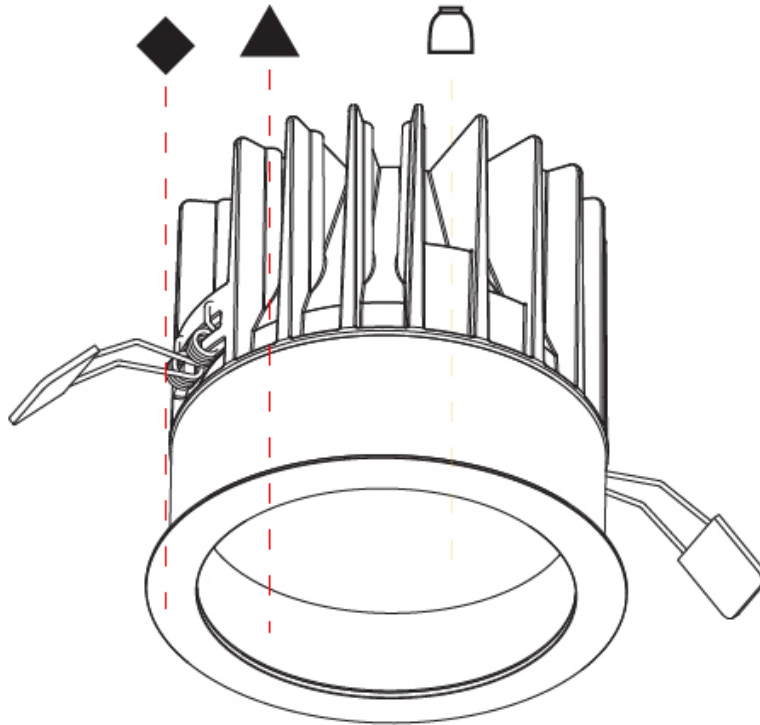

OIKO COMFORT RECESSED

A35721-

PROJECT	_____
TYPE	_____
SPECIFIER	_____
QUANTITY	_____
DATE	_____

A