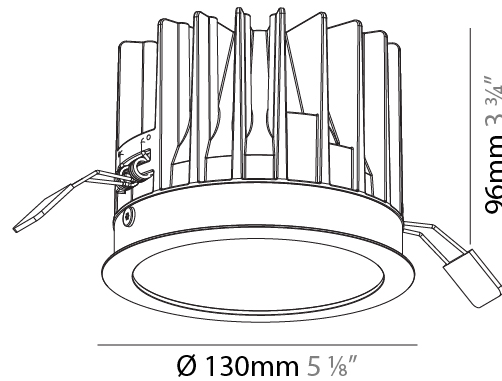

GENERAL

Series: Oiko
Subseries: Oiko Standard
Brand: Prolicht
Division: Architectural
Mounting Type: Recessed
Mounting Location: Ceiling
Subcategory: Downlight

PHYSICAL

Shape: Round
Diameter (mm): 130
Diameter (in): 5 1/8
Height (mm): 96
Height (in): 3 3/4
Ceiling Thickness (mm): 10 / 12.5 / 15
Ceiling Thickness (in): 3/8 or 1/2 or 9/16
Min. Recessing Depth (mm): 110
Min. Recessing Depth (in): 4 5/16
Light Distribution: Downlight
Weight (kg): 0.83
Weight (lbs): 1.83
Fixture Finish: SSR / BKV / CWI / CRY / HAB / UFT / ITA / RUA / FTG / MYG / LOD / PUS / FRO / FUP / KIA / POP / BLS / SPG / MEY / GOH / GUM / CHC / COM / ABZ / JAG / OBR / MOS / ROR
Fixture Material: Aluminum Die Cast
Cut-out Measurements: D. - 125mm / 4 15/16"

ELECTRICAL

Lamp Type: LED (Zhaga Standard)
Input Wattage (W): 28.6
Total Output Wattage (W): 26
Dimming: Tri-Mode (Non-Dimming and Phase Dimming (120Vac only) and 0-10V Dimming)
Driver Included: No
Driver Location: Recessed Housing
Driver Type: Constant Current - Universa
Housing: See components
Input Voltage (V): 120 - 277
Constant Current (MA): 700

LED

Number of LEDs: 1
Color Temperature (°K): 2700 / 3000 / 3500 / 4000
Max. Delivered Lumen (lm): Max 2830
Nominal Lumen (lm): 3210 / 3290 / 3459 / 3530
CRI: >90 CRI
Efficiency (%): 87 / 81 / 80
Lamp Life (hrs): 50000

OPTICAL

Reflector: 12 / 24 / 40

RATINGS AND CERTIFICATIONS

Certified By: Certified for North American Standards
IP rating: IP20