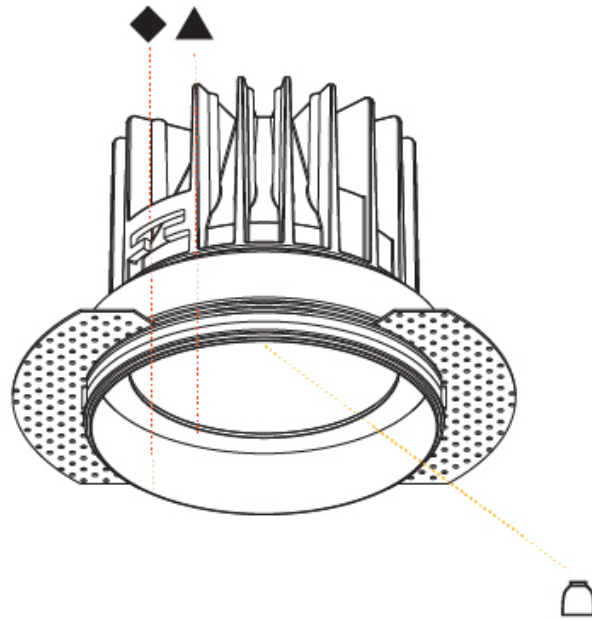

OIKO STANDARD TRIMLESS

A35434-

PROJECT

TYPE

SPECIFIER

QUANTITY

DATE

A