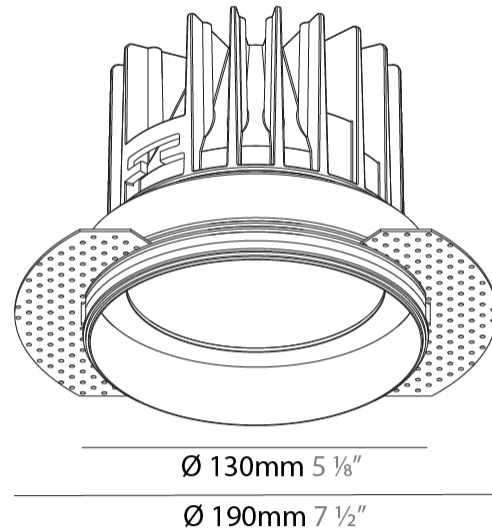

GENERAL

Series: Oiko
Subseries: Oiko Standard
Brand: Prolicht
Division: Architectural
Mounting Type: Trimless
Mounting Location: Ceiling
Subcategory: Downlight

PHYSICAL

Shape: Round
Diameter (mm): 130
Diameter (in): 5 1/8
Height (mm): 122
Height (in): 4 13/16
Ceiling Thickness (mm): 10 / 12.5 / 15
Ceiling Thickness (in): 3/8 or 1/2 or 9/16
Min. Recessing Depth (mm): 130
Min. Recessing Depth (in): 5 1/8
Light Distribution: Downlight
Weight (kg): 0.882
Weight (lbs): 1.944
Fixture Finish: SSR / BKV / CWI / CRY / HAB / UFT / ITA / RUA / FTG / MYG / LOD / PUS / FRO / FUP / KIA / POP / BLS / SPG / MEY / GOH / GUM / CHC / COM / ABZ / JAG / OBR / MOS / ROR
Fixture Material: Aluminum Die Cast
Cut-out Measurements: 142mm / 5 9/16"
Upon Request: Unique Sizes Unique Ceiling Thickness

LED

Color Temperature (°K): 2700 / 3000 / 3500 / 4000
Max. Delivered Lumen (lm): 2282 / 2340 / 2436 / 2486
CRI: >90 CRI
Lamp Life (hrs): 50000

OPTICAL

Reflector°: 12 / 24 / 40

RATINGS AND CERTIFICATIONS

Certified By: Certified for North American Standards
IP rating: IP20
Upon Request: Special Beam Angles

GENERAL

Series: Oiko
Subseries: Oiko Comfort
Brand: Prolight
Division: Architectural
Mounting Type: Recessed
Mounting Location: Ceiling
Subcategory: Downlight

PHYSICAL

Shape: Round
Diameter (mm): 130
Diameter (in): 5 1/8
Height (mm): 120
Height (in): 4 3/4
Ceiling Thickness (mm): 10 / 12.5 / 15
Ceiling Thickness (in): 3/8 or 1/2 or 9/16
Min. Recessing Depth (mm): 130
Min. Recessing Depth (in): 5 1/8
Light Distribution: Downlight
Weight (kg): 0.82
Weight (lbs): 1.81
Fixture Finish: SSR / BKV / CWI / CRY / HAB / UFT / ITA / RUA / FTG / MYG / LOD / PUS / FRO / FUP / KIA / POP / BLS / SPG / MEY / GOH / GUM / CHC / COM / ABZ / JAG / OBR / MOS / ROR
Fixture Material: Aluminum Die Cast
Cut-out Measurements: D. - 130mm / 5 1/8"